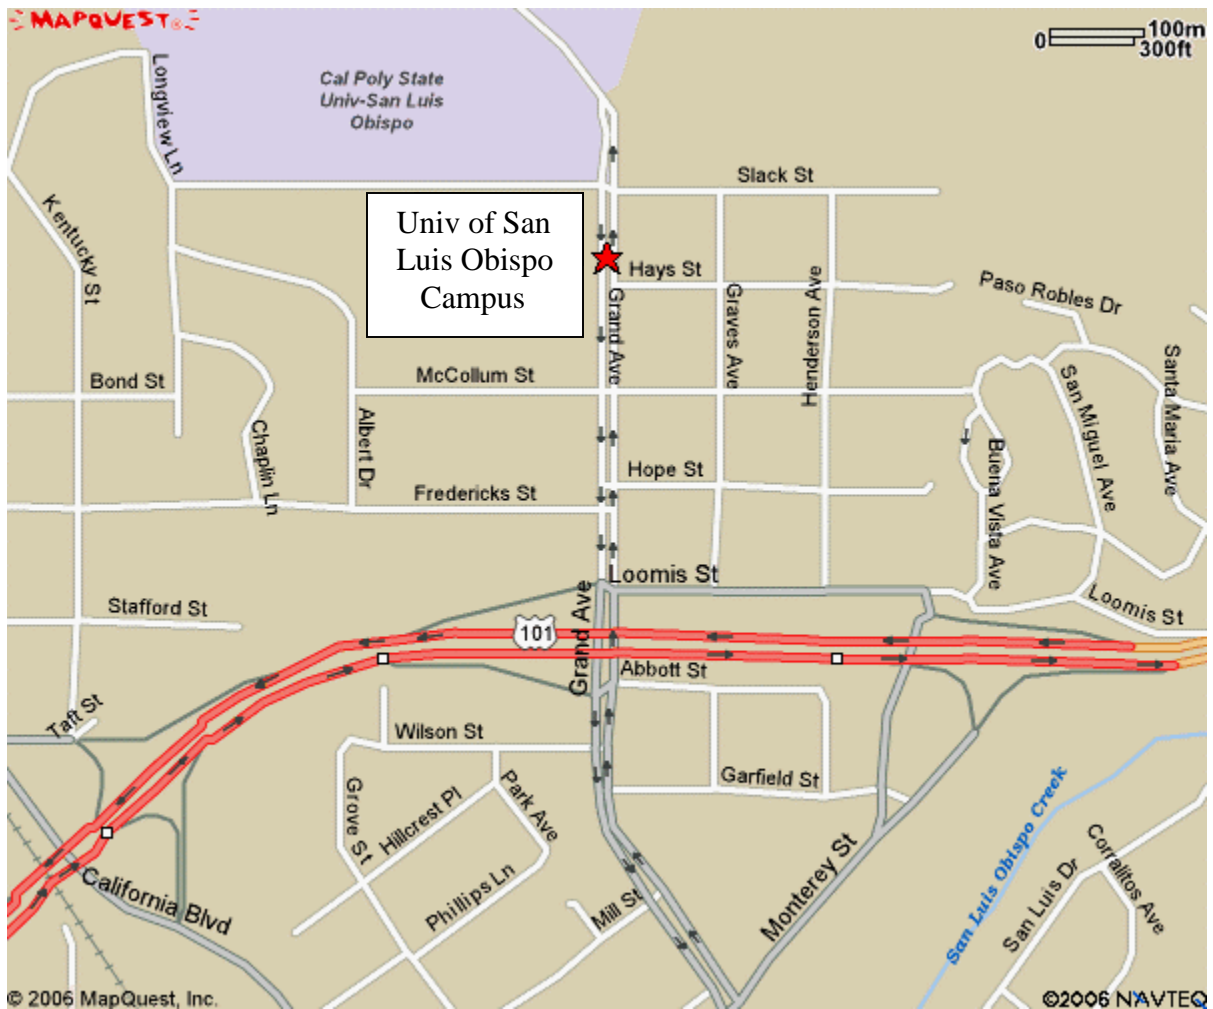

University of San Luis Obispo School of Law
Map

Directions: From Highway 101, go north on Grand Avenue toward Cal Poly. The law school is located within the Old Pacheco Elementary School at the corner of Slack Street and Grand Avenue. The best parking lot to park is located off of Slack Street. From Grand Avenue, turn left on Slack Street (just prior to entering Cal Poly). Park in the parking lot. The law school classroom is Room 15, which is the closest permanent classroom to the parking lot.